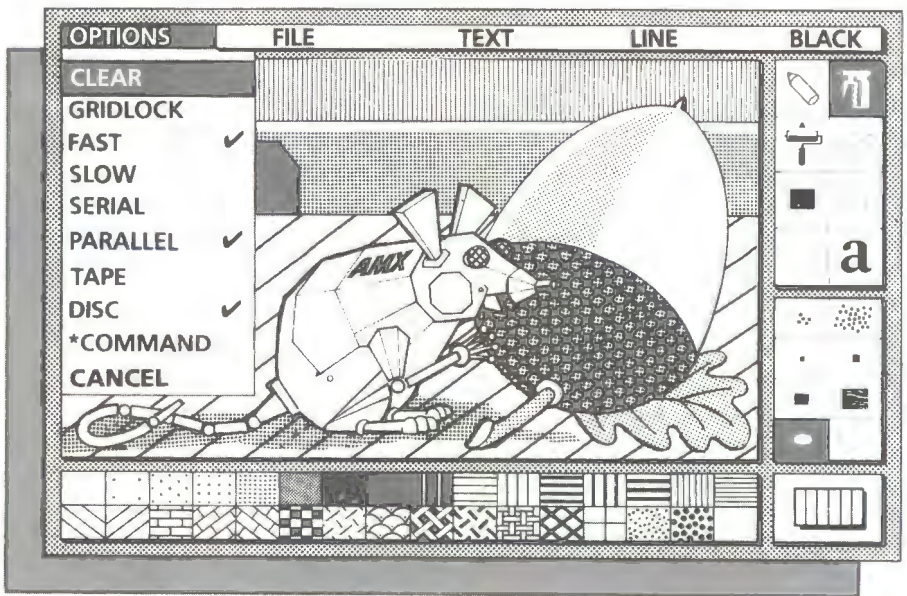

AMX MOUSE

**FOR THE
BBC MICRO**

with AMX ART GRAPHICS PROGRAM

EDUCATIONAL QUANTITY DISCOUNTS