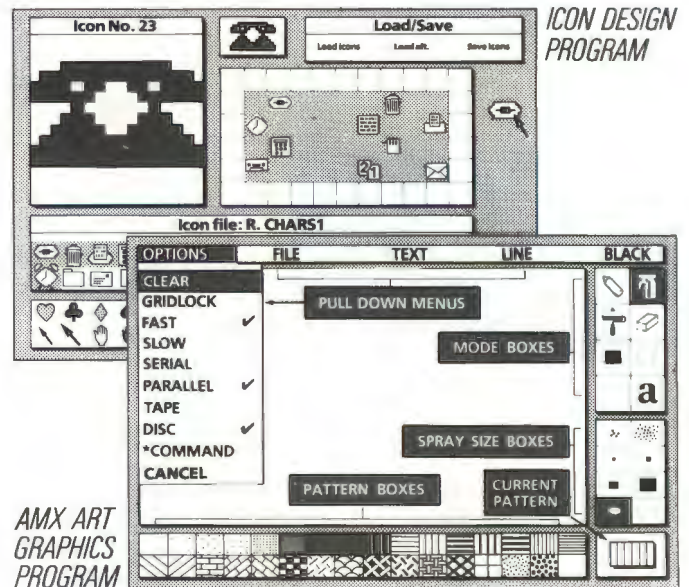

AMX PACKAGE

Plug the MOUSE into the user port, and the EPROM into your board. The latter contains fast machine code routines for creating on-screen windows, icons and pointers. And means that the MOUSE buttons can be programmed for use with commercial software such as Wordwise and View. There are two manuals included, explaining how to operate the MOUSE and the ROM routines, which are available in both basic and machine code programs.

Included in the package are two superb programs:

AMX ART has to be seen to be believed! It's a computer-aided drawing program that's just as good for serious applications—such as the preparation of detailed architectural and engineering drawings or teachers' worksheets—as it is for having lots of family fun! And if you're artistically inclined, you'll be astonished at the quality of work you can produce and save. It makes full use of on-screen menus, pull-down menus and icons: the ideal, easy way for novices to learn and gain in confidence.

ICON DESIGNER is an invaluable program for creating and storing icons for use in your OWN programs.

The AMX MOUSE may be used with any BBC Model B fitted with the Operating System 1.2; and it's compatible with the 6502 second processor and disc or tape filing systems.

AMX ART
GRAPHICS
PROGRAM

ICON DESIGN
PROGRAM

New! AMX DESK

DISC ONLY
£24.95 INC
VAT

A terrific new program designed for the AMX MOUSE. If you want to get properly organised—at home or at work—DESK is for you!

The main screen contains a desktop with header offering **SYSTEM, FILE** and **EDIT** menus—plus an additional menu for extra features; and there's a constant time display.

Down the right-hand side are icons displaying Disc Drives, Memo Pad, Telephone Book, Diary, Alarm Clock, Printer and Trash Can. Simply by using your MOUSE you can select any service you require.

- **MEMO PAD**—Up to three pages of text may be stored. With printing at the touch of a button.
- **TELEPHONE/ADDRESS BOOK**—Up to 200 or 400 entries (depending on disc drive capacity) with handy scrolling search.
- **DIARY**—Displays a calendar for three months, centred on the current month, with scrolling backwards and forwards. Dates with entries are highlighted; select a date and view the entries.
- **ALARM**—Sounds at the time you've pre-set, whichever DESK service you're using.
- **CALCULATOR**—A full-function calculator can be brought on-screen at any time, and results can be stored for use in Memo Pad, etc.