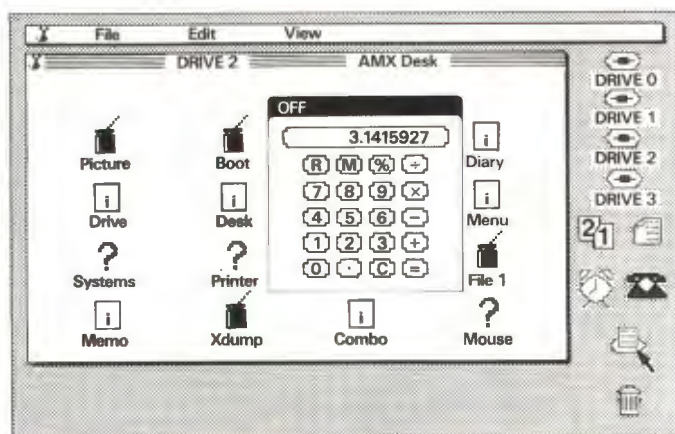

The main screen contains a desktop with header offering **SYSTEM, FILE** and **EDIT** menus—plus an additional menu for extra features; and there's a constant time display.

Down the right-hand side are icons displaying Disc Drives, Memo Pad, Telephone Book, Diary, Alarm Clock, Printer and Trash Can. Simply by using your MOUSE you can select any service you require.

- **MEMO PAD**—Up to three pages of text may be stored. With printing at the touch of a button.
- **TELEPHONE/ADDRESS BOOK**—Up to 200 or 400 entries (depending on disc drive capacity) with handy scrolling search.
- **DIARY**—Displays a calendar for three months, centred on the current month, with scrolling backwards and forwards. Dates with entries are highlighted; select a date and view the entries.
- **ALARM**—Sounds at the time you've pre-set, whichever DESK service you're using.
- **CALCULATOR**—A full-function calculator can be brought on-screen at any time, and results can be stored for use in Memo Pad, etc.